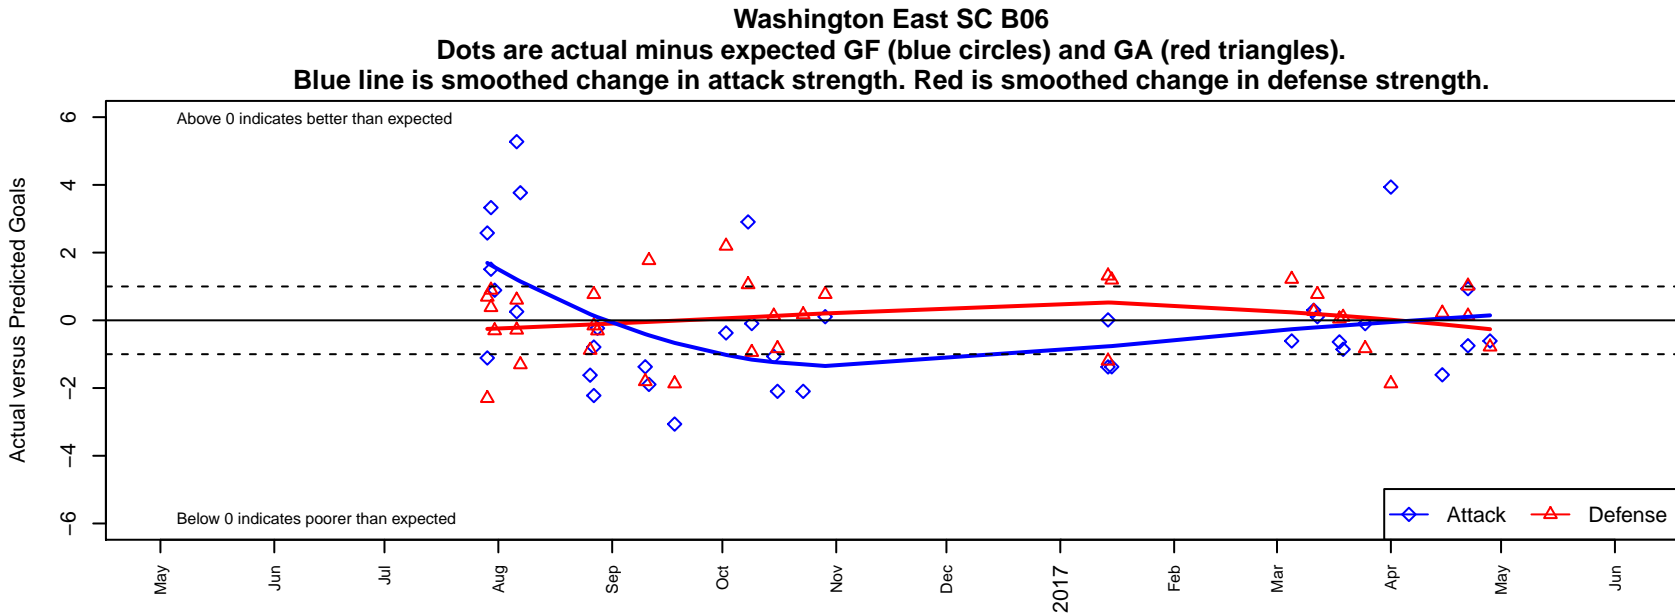

Washington East SC B06

Washington East SC
 Spokane, WA
 B06 total strength=768
 attack=1.06 defense=0.76
 fall league = PSPL WSPL 1 U11
 spr league = Spr PSPL SuperLeague 1 U11
 notes= Kinder 2016

alt names used:
 Washington East SC B06 Kinder
 WASHINGTON EAST WE B06 KINDER (WA)
 Washington East SC
 Washington East SC B06 Kinder
 WASHINGTON EAST WE B06 KINDER (WA)

**attack and defense variance (black dot)
relative to other teams
and top 10 in region**

**attack and defense rating
relative to others at age
and all opponents in last 13 months**

Performance relative to 13 month average