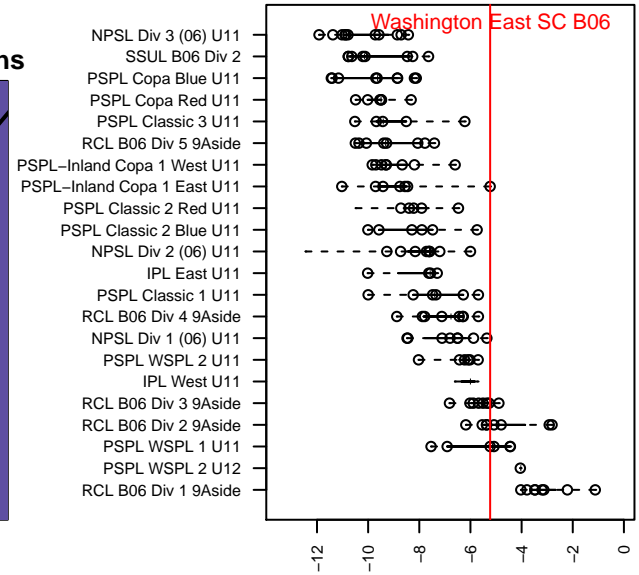

Washington East SC B06

Washington East SC
 Spokane, WA
 B06 total strength=768
 attack=1.06 defense=0.76
 fall league = PSPL WSPL 1 U11
 spr league = Spr PSPL SuperLeague 1 U11
 notes= Kinder 2016

alt names used:
 Washington East SC B06 Kinder
 WASHINGTON EAST WE B06 KINDER (WA)
 Washington East SC
 Washington East SC B06 Kinder
 WASHINGTON EAST WE B06 KINDER (WA)

Venues played:
 2016 River City Cup U11 Gold (2006) U11
 2016 Spokane Cup U12
 2016 River City Challenge U12 (2005) U12
 2016 PSPL WSPL 1 U11
 2016 PacNW Winter Classic Premier U11
 2016 Spr PSPL SuperLeague 1 U11
 2016 WA Cup U11 Gold U11

**attack and defense variance (black dot)
relative to other teams
and top 10 in region**

**attack and defense rating
relative to others at age
and all opponents in last 13 months**

Performance relative to 13 month average